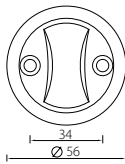

FHS09 Flush Pull

Stainless Steel

Description	Finish	Product Code
Flush Pull	Satin	FHS09-SSS