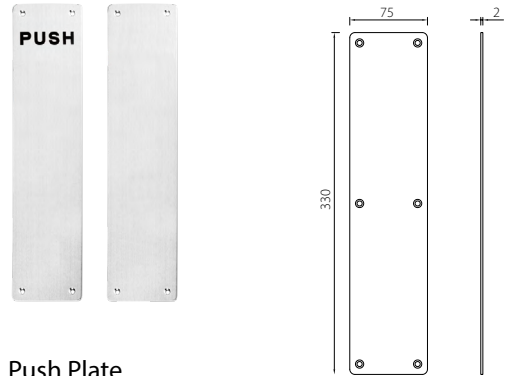

Push Plate

PUS01 Push Plate

Stainless Steel
Available in plain and with engraved "PUSH"
Surface mount

Description	Finish	Product Code
Push Plate Plain	Satin	PUS01-SSS
Push Plate with "PUSH"	Satin	PUS01-PUSH-SSS