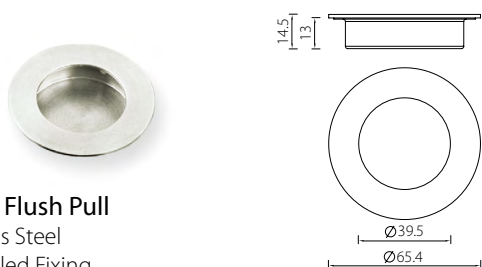

* Dimensions in mm

UNITY ACCESSORIES

Door Stops

DSZ24 Door Stop
Zink Alloy
Wall Mount

Description	Finish	Product Code
Door Stop	Satin Nickel	DSZ24-SN

DSZ25 Door Stop
Zink Alloy
Floor Mount

Description	Finish	Product Code
Door Stop	Satin Nickel	DSZ25-SN

DSA28 Door Stop
Alu Alloy
Wall Mount

Description	Finish	Product Code
Door Stop	Satin Nickel	DSA28-SN

* Dimensions in mm

UNITY ACCESSORIES

Flush Pulls

FHS01 Flush Pull
Stainless Steel
Concealed Fixing

Description	Finish	Product Code
Flush Pull	Satin	FHS01-SSS