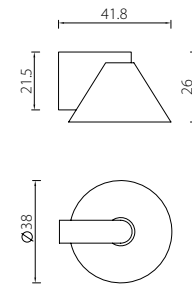

DSS29 Door Stop
Stainless Steel
Floor Mount or Wall Mount

Description	Finish	Product Code
Door Stop	Satin	DSS29-SSS