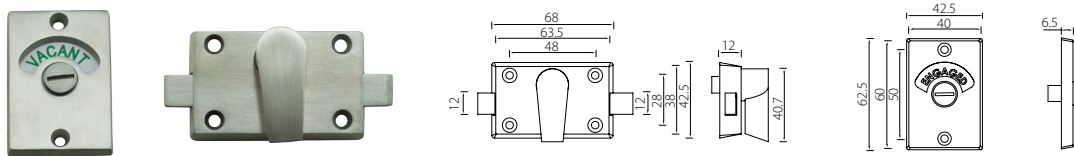

Indicator Bolt

TBS01 Indicator Bolt
Stainless Steel

Description	Finish	Product Code
Indicator Bolt	Satin	TBS01-SSS

* Dimensions in mm