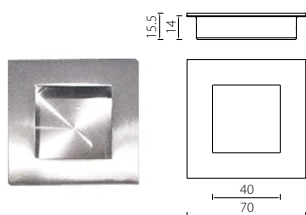

FHS05 Flush Pull
Stainless Steel
Concealed Fixing

Description	Finish	Product Code
Flush Pull	Satin	FHS05-SSS