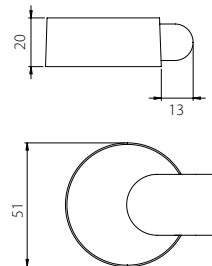

DSS06 Door Stop
Stainless Steel
Floor Mount

Description	Finish	Product Code
Door Stop	Satin	DSS06-SSS

DSS07 Door Stop
Stainless Steel
Wall Mount

Description	Finish	Product Code
Door Stop	Satin	DSS07-SSS

* Dimensions in mm