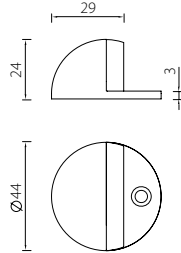

Door Stops

DSS01 Door Stop
Stainless Steel
Floor Mount

Description	Finish	Product Code
Door Stop	Satin	DSS01-SSS