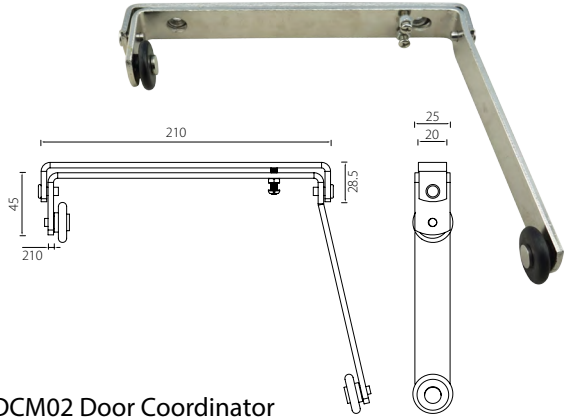

CLS02 Cable Loop
Stainless Steel

Description	Finish	Product Code
Cable Loop	Satin	CLS02-SSS

* Dimensions in mm

UNITY ACCESSORIES

Door Coordinators

DCS01 Door Coordinator
Stainless Steel

Description	Finish	Product Code
Door Coordinator	Satin	DCS01-SSS