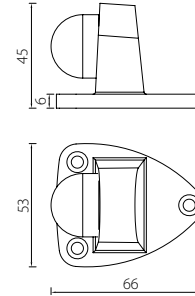

* Dimensions in mm

UNITY ACCESSORIES

Door Stops

DSZ24 Door Stop
Zink Alloy
Wall Mount

Description	Finish	Product Code
Door Stop	Satin Nickel	DSZ24-SN

DSZ25 Door Stop
Zink Alloy
Floor Mount

Description	Finish	Product Code
Door Stop	Satin Nickel	DSZ25-SN