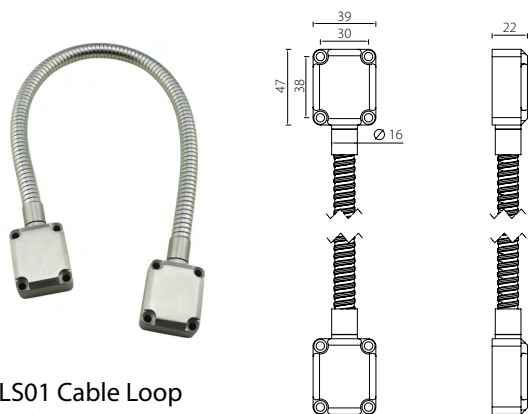

Cable Loops

CLS01 Cable Loop
Stainless Steel

Description	Finish	Product Code
Cable Loop	Satin	CLS01-SSS

Description	Finish	Product Code
Cable Loop	Satin	CLS02-SSS