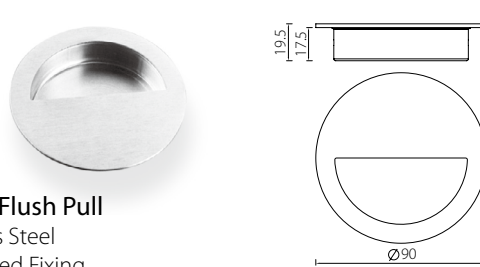

DSA28 Door Stop
Alu Alloy
Wall Mount

Description	Finish	Product Code
Door Stop	Satin Nickel	DSA28-SN

* Dimensions in mm

UNITY ACCESSORIES

Flush Pulls

FHS01 Flush Pull
Stainless Steel
Concealed Fixing

Description	Finish	Product Code
Flush Pull	Satin	FHS01-SSS

FHS02 Flush Pull
Stainless Steel
Concealed Fixing

Description	Finish	Product Code
Flush Pull	Satin	FHS02-SSS

FHS03 Series Flush Pull
Stainless Steel
Concealed Fixing

Product Code	A	B	C	D	E	F
FHS03-120-SSS	120	50	87.7	23.7	13	11
FHS03-150-SSS	150	50	117.5	24	13	11
FHS03-180-SSS	180	60	140	27	18	16