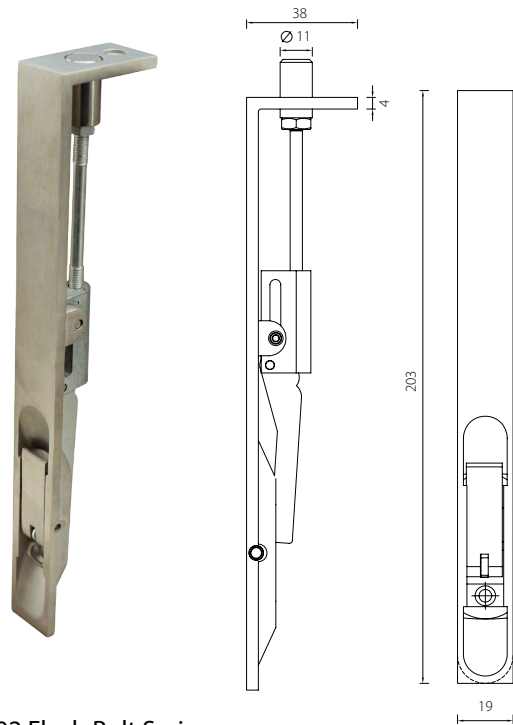

EPS01 Edge Pull

Stainless Steel
Concealed Fixing

Description	Finish	Product Code
Edge Pull	Satin	EPS01-SSS

* Dimensions in mm

UNITY ACCESSORIES

Flush Bolts

DBS01 Flush Bolt Series
Stainless Steel

Description	Finish	Product Code
Flush Bolt 150mm	Satin	DBS01-150-SSS
Flush Bolt 200mm	Satin	DBS01-200-SSS
Flush Bolt 250mm	Satin	DBS01-250-SSS
Flush Bolt 300mm	Satin	DBS01-300-SSS
Flush Bolt 450mm	Satin	DBS01-450-SSS
Flush Bolt 600mm	Satin	DBS01-600-SSS

DBS02 Flush Bolt Series
Stainless Steel

Description	Finish	Product Code
Flush Bolt 203mm	Satin	DBS02-203-SSS
Flush Bolt Radius 203mm	Satin	DBS02R-203-SSS

* Dimensions in mm

UNITY ACCESSORIES

Flush Bolts

DBS03 Flush Bolt Series
Stainless Steel