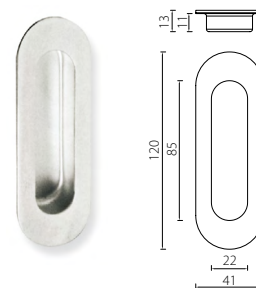

DSA28 Door Stop
Alu Alloy
Wall Mount

Description	Finish	Product Code
Door Stop	Satin Nickel	DSA28-SN

* Dimensions in mm

UNITY ACCESSORIES

Flush Pulls

FHS01 Flush Pull
Stainless Steel
Concealed Fixing

Description	Finish	Product Code
Flush Pull	Satin	FHS01-SSS

FHS02 Flush Pull
Stainless Steel
Concealed Fixing

Description	Finish	Product Code
Flush Pull	Satin	FHS02-SSS

FHS03 Series Flush Pull
Stainless Steel
Concealed Fixing

Product Code	A	B	C	D	E	F
FHS03-120-SSS	120	50	87.7	23.7	13	11
FHS03-150-SSS	150	50	117.5	24	13	11
FHS03-180-SSS	180	60	140	27	18	16

Description	Finish	Product Code
Flush Pull 120mm	Satin	FHS03-120-SSS
Flush Pull 150mm	Satin	FHS03-150-SSS
Flush Pull 180mm	Satin	FHS03-180-SSS

FHS04 Flush Pull
Stainless Steel
Concealed Fixing

Description	Finish	Product Code
Flush Pull	Satin	FHS04-SSS

FHS05 Flush Pull
Stainless Steel
Concealed Fixing

Description	Finish	Product Code
Flush Pull	Satin	FHS05-SSS

FHS06 Series Flush Pull
Stainless Steel
Concealed Fixing

Product Code	A	B	C	D	E	F
FHS06-120-SSS	120	50	87.5	24	13	11
FHS06-150-SSS	150	50	105	22	13	11
FHS06-180-SSS	180	60	130	27	18	16