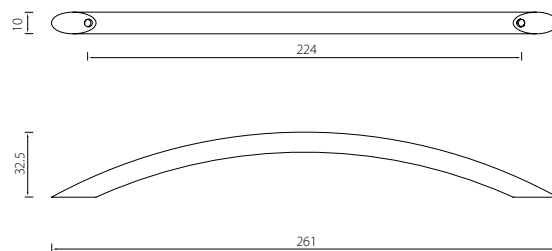

UNITY ACCESSORIES

Furniture Knobs

Description	Finish	Product Code
Furniture Knob	Satin	FKS01-SSS

Description	Finish	Product Code
Furniture Knob Ball Dia. 1"	Satin	FKS021-SSS
Furniture Knob Ball Dia. 1-1/4"	Satin	FKS022-SSS

Furniture Pull

Description	Finish	Product Code
Furniture Pull	Satin	FPS01-SSS

Handrail Bracket

HBS01 Handrail Bracket
Stainless Steel
Face fixing

Description	Finish	Product Code
Handrail Bracket	Satin	HBS01-SSS

* Dimensions in mm