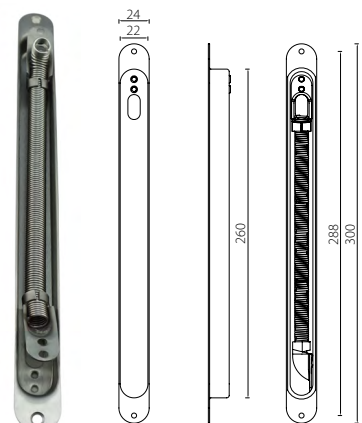

CLS02 Cable Loop
Stainless Steel

* Dimensions in mm