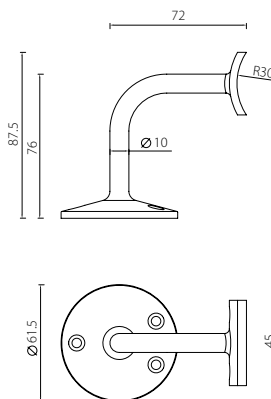

Description	Finish	Product Code
Furniture Pull	Satin	FPS01-SSS

Handrail Bracket

HBS01 Handrail Bracket
Stainless Steel
Face fixing

Description	Finish	Product Code
Handrail Bracket	Satin	HBS01-SSS

* Dimensions in mm