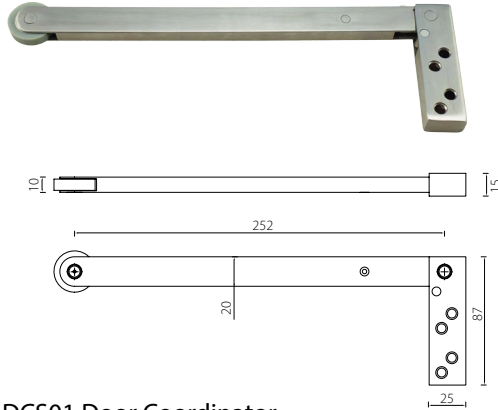

CLS02 Cable Loop
Stainless Steel

Description	Finish	Product Code
Cable Loop	Satin	CLS02-SSS

* Dimensions in mm

UNITY ACCESSORIES

Door Coordinators

DCS01 Door Coordinator
Stainless Steel

Description	Finish	Product Code
Door Coordinator	Satin	DCS01-SSS