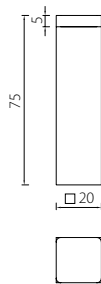

DSS27 Door Stop
Stainless Steel
Wall Mount

Description	Finish	Product Code
Door Stop	Satin	DSS27-SSS