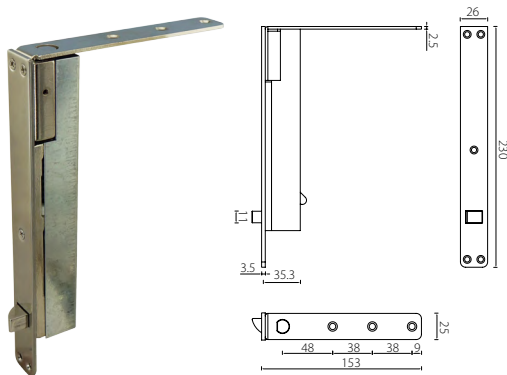

Automatic Flush Bolt

ADBS01 Automatic Flush Bolt
Stainless Steel

Description	Finish	Product Code
Automatic Flush Bolt	Satin	ADBS01-SSS

* Dimensions in mm