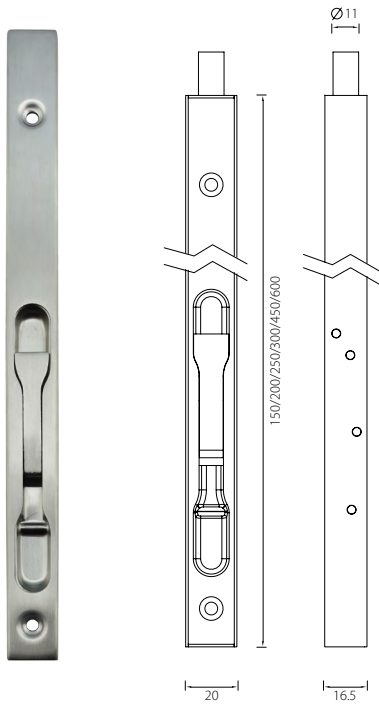

FHS05 Flush Pull
Stainless Steel
Concealed Fixing

Description	Finish	Product Code
Flush Pull	Satin	FHS05-SSS

FHS06 Series Flush Pull
Stainless Steel
Concealed Fixing

Product Code	A	B	C	D	E	F
FHS06-120-SSS	120	50	87.5	24	13	11
FHS06-150-SSS	150	50	105	22	13	11
FHS06-180-SSS	180	60	130	27	18	16

Description	Finish	Product Code
Flush Pull 120mm	Satin	FHS06-120-SSS
Flush Pull 150mm	Satin	FHS06-150-SSS
Flush Pull 180mm	Satin	FHS06-180-SSS

* Dimensions in mm

UNITY ACCESSORIES

Flush Pulls

FHS07 Flush Pull

EPS01 Edge Pull

Stainless Steel
Concealed Fixing

Description	Finish	Product Code
Edge Pull	Satin	EPS01-SSS

* Dimensions in mm

UNITY ACCESSORIES

Flush Bolts

DBS01 Flush Bolt Series
Stainless Steel

Description	Finish	Product Code
Flush Bolt 150mm	Satin	DBS01-150-SSS
Flush Bolt 200mm	Satin	DBS01-200-SSS
Flush Bolt 250mm	Satin	DBS01-250-SSS
Flush Bolt 300mm	Satin	DBS01-300-SSS
Flush Bolt 450mm	Satin	DBS01-450-SSS
Flush Bolt 600mm	Satin	DBS01-600-SSS

DBS02 Flush Bolt Series
Stainless Steel

Description	Finish	Product Code
Flush Bolt 203mm	Satin	DBS02-203-SSS
Flush Bolt Radius 203mm	Satin	DBS02R-203-SSS

* Dimensions in mm

UNITY ACCESSORIES

Flush Bolts

DBS03 Flush Bolt Series
Stainless Steel