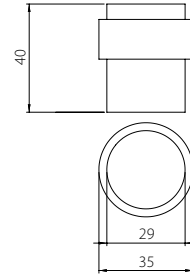

DSS02 Door Stop
Stainless Steel
Floor Mount

Description	Finish	Product Code
Door Stop	Satin	DSS02-SSS