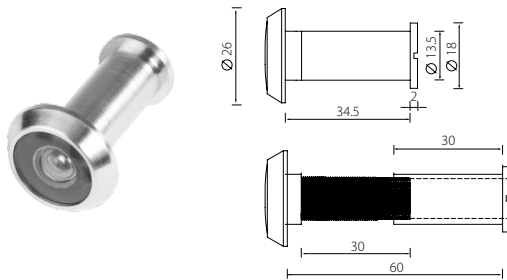

Description	Finish	Product Code
Euro Cylinder Pull	Satin	CPS01-SSS

Push Plate

PUS01 Push Plate

Stainless Steel
Available in plain and with engraved "PUSH"
Surface mount

Description	Finish	Product Code
Push Plate Plain	Satin	PUS01-SSS
Push Plate with "PUSH"	Satin	PUS01-PUSH-SSS

Door Viewer

DVB01 Door Viewer

Brass
Viewing angle from 160° to 180°
Length adjustable from 35 to 60mm

Description	Finish	Product Code
Door Viewer	Satin Nickel	DVB01-SN

* Dimensions in mm

UNITY ACCESSORIES

Door Guard