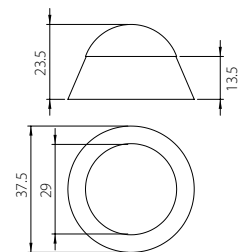

DSS06 Door Stop
Stainless Steel
Floor Mount

Description	Finish	Product Code
Door Stop	Satin	DSS06-SSS

DSS07 Door Stop
Stainless Steel
Wall Mount

Description	Finish	Product Code
Door Stop	Satin	DSS07-SSS

* Dimensions in mm