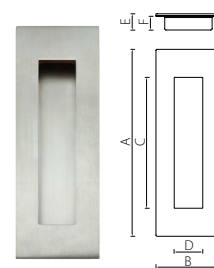

FHS02 Flush Pull
Stainless Steel
Concealed Fixing

Description	Finish	Product Code
Flush Pull	Satin	FHS02-SSS

FHS03 Series Flush Pull
Stainless Steel
Concealed Fixing

Product Code	A	B	C	D	E	F
FHS03-120-SSS	120	50	87.7	23.7	13	11
FHS03-150-SSS	150	50	117.5	24	13	11
FHS03-180-SSS	180	60	140	27	18	16

Description	Finish	Product Code
Flush Pull 120mm	Satin	FHS03-120-SSS
Flush Pull 150mm	Satin	FHS03-150-SSS
Flush Pull 180mm	Satin	FHS03-180-SSS

FHS04 Flush Pull
Stainless Steel
Concealed Fixing

Description	Finish	Product Code
Flush Pull	Satin	FHS04-SSS

FHS05 Flush Pull
Stainless Steel
Concealed Fixing

Description	Finish	Product Code
Flush Pull	Satin	FHS05-SSS

FHS06 Series Flush Pull
Stainless Steel
Concealed Fixing

Product Code	A	B	C	D	E	F
FHS06-120-SSS	120	50	87.5	24	13	11
FHS06-150-SSS	150	50	105	22	13	11
FHS06-180-SSS	180	60	130	27	18	16