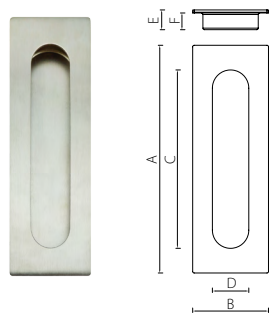

* Dimensions in mm

UNITY ACCESSORIES

Door Stops

DSZ24 Door Stop
Zink Alloy
Wall Mount

Description	Finish	Product Code
Door Stop	Satin Nickel	DSZ24-SN

DSZ25 Door Stop
Zink Alloy
Floor Mount

Description	Finish	Product Code
Door Stop	Satin Nickel	DSZ25-SN

DSA28 Door Stop
Alu Alloy
Wall Mount

Description	Finish	Product Code
Door Stop	Satin Nickel	DSA28-SN

* Dimensions in mm

UNITY ACCESSORIES

Flush Pulls

FHS01 Flush Pull
Stainless Steel
Concealed Fixing

Description	Finish	Product Code
Flush Pull	Satin	FHS01-SSS

FHS02 Flush Pull
Stainless Steel
Concealed Fixing

Description	Finish	Product Code
Flush Pull	Satin	FHS02-SSS

FHS03 Series Flush Pull
Stainless Steel
Concealed Fixing

Product Code	A	B	C	D	E	F
FHS03-120-SSS	120	50	87.7	23.7	13	11
FHS03-150-SSS	150	50	117.5	24	13	11
FHS03-180-SSS	180	60	140	27	18	16