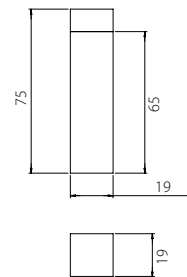

DSS19 Door Stop
Stainless Steel
Wall Mount

Description	Finish	Product Code
Door Stop	Satin	DSS19-SSS

* Dimensions in mm