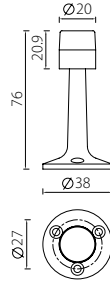

UNITY ACCESSORIES

Door Stops

DSZ24 Door Stop
Zink Alloy
Wall Mount

Description	Finish	Product Code
Door Stop	Satin Nickel	DSZ24-SN