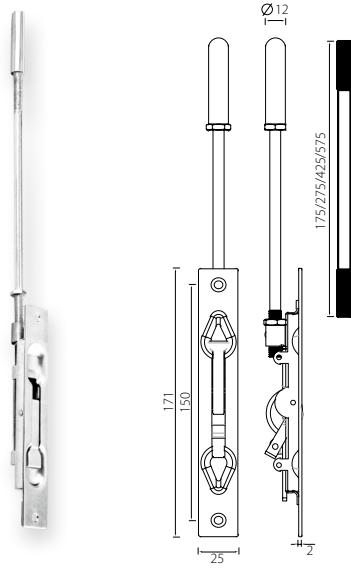

EPS01 Edge Pull

Stainless Steel
Concealed Fixing

Description	Finish	Product Code
Edge Pull	Satin	EPS01-SSS

* Dimensions in mm

UNITY ACCESSORIES

Flush Bolts

DBS01 Flush Bolt Series
Stainless Steel

Description	Finish	Product Code
Flush Bolt 150mm	Satin	DBS01-150-SSS
Flush Bolt 200mm	Satin	DBS01-200-SSS
Flush Bolt 250mm	Satin	DBS01-250-SSS
Flush Bolt 300mm	Satin	DBS01-300-SSS
Flush Bolt 450mm	Satin	DBS01-450-SSS
Flush Bolt 600mm	Satin	DBS01-600-SSS

DBS02 Flush Bolt Series
Stainless Steel

Description	Finish	Product Code
Flush Bolt 203mm	Satin	DBS02-203-SSS
Flush Bolt Radius 203mm	Satin	DBS02R-203-SSS

* Dimensions in mm

UNITY ACCESSORIES

Flush Bolts

DBS03 Flush Bolt Series
Stainless Steel