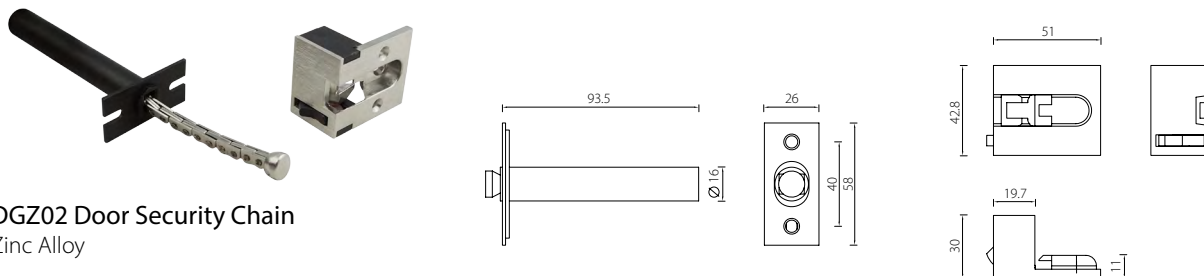

Door Security Chain

DGZ02 Door Security Chain
Zinc Alloy