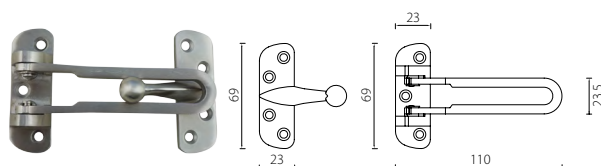

DGS01 Door Guard
Stainless Steel