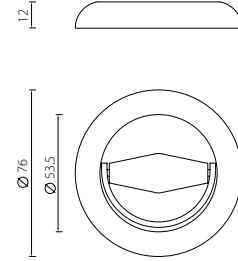

FHS08 Flush Pull

Stainless Steel

Description	Finish	Product Code
Flush Pull	Satin	FHS08-SSS