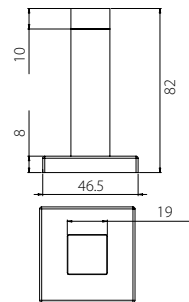

Description	Finish	Product Code
Door Stop	Satin	DSS14-SSS