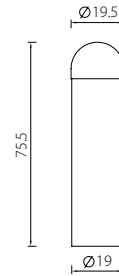

Description	Finish	Product Code
Door Stop	Satin	DSS26-SSS