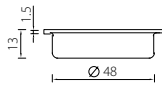

FHS09 Flush Pull

Stainless Steel

Description	Finish	Product Code
Flush Pull	Satin	FHS09-SSS