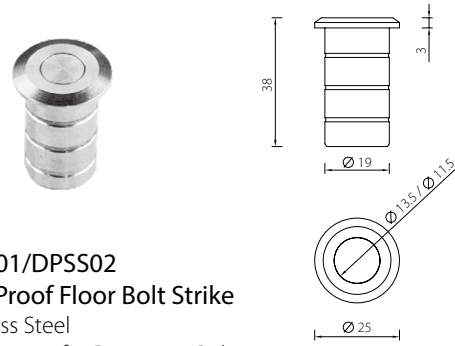

Dust Proof Floor Bolt Strike

DPSS01/DPSS02
Dust Proof Floor Bolt Strike
Stainless Steel
Dia. 13.5mm for Dia.13mm Bolt
Dia. 11.5mm for Dia. 11mm Bolt

Description	Finish	Product Code
Dust Proof Bolt Strike Dia. 13.5mm	Satin	DPSS01-SSS
Dust Proof Bolt Strike Dia. 11.5mm	Satin	DPSS02-SSS