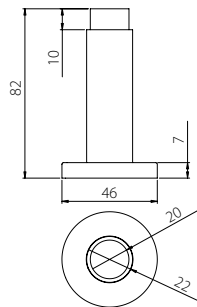

DSS04 Door Stop
Stainless Steel
Wall Mount

Description	Finish	Product Code
Door Stop	Satin	DSS04-SSS