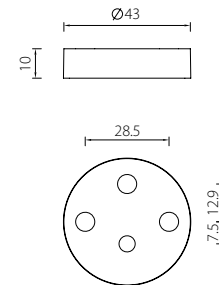

DSZ01S Door Stop Spacer
Zink Alloy
Floor Mount

Description	Finish	Product Code
Door Stop Spacer	Satin Nickel	DSZ01S-SN

* Dimensions in mm