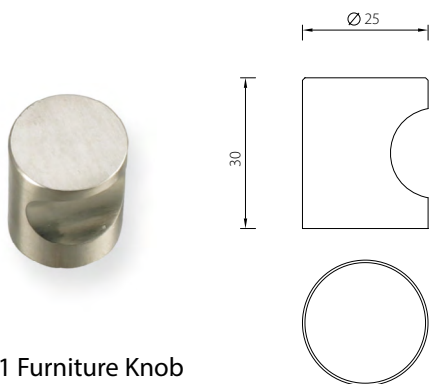

Indicator Bolt

TBS01 Indicator Bolt
Stainless Steel

Description	Finish	Product Code
Indicator Bolt	Satin	TBS01-SSS

* Dimensions in mm

UNITY ACCESSORIES

Furniture Knobs

FKS01 Furniture Knob
Stainless Steel

Description	Finish	Product Code
Furniture Knob	Satin	FKS01-SSS