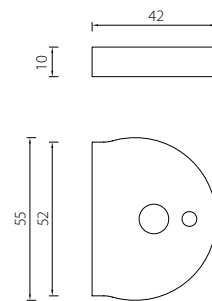

DSS10S Door Stop Spacer
Stainless Steel
Floor Mount

Description	Finish	Product Code
Door Stop Spacer	Satin	DSS10S-SSS