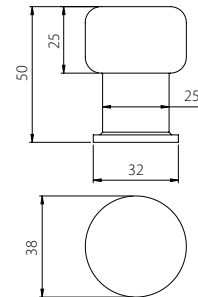

DSS05 Door Stop
Stainless Steel
Floor Mount or Wall Mount

Description	Finish	Product Code
Door Stop	Satin	DSS05-SSS