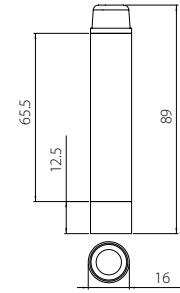

Description	Finish	Product Code
Door Stop	Satin	DSS09-SSS