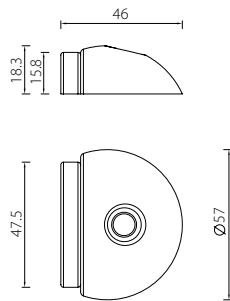

DSS10 Door Stop
Stainless Steel
Floor Mount

Description	Finish	Product Code
Door Stop	Satin	DSS10-SSS