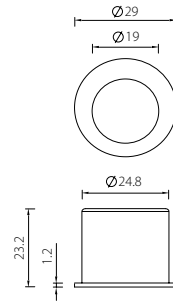

Description	Finish	Product Code
Flush Pull 120mm	Satin	FHS06-120-SSS
Flush Pull 150mm	Satin	FHS06-150-SSS
Flush Pull 180mm	Satin	FHS06-180-SSS

* Dimensions in mm

UNITY ACCESSORIES

Flush Pulls

FHS07 Flush Pull

EPS01 Edge Pull

Stainless Steel
Concealed Fixing

Description	Finish	Product Code
Edge Pull	Satin	EPS01-SSS

* Dimensions in mm

UNITY ACCESSORIES

Flush Bolts

DBS01 Flush Bolt Series
Stainless Steel

Description	Finish	Product Code
Flush Bolt 150mm	Satin	DBS01-150-SSS
Flush Bolt 200mm	Satin	DBS01-200-SSS
Flush Bolt 250mm	Satin	DBS01-250-SSS
Flush Bolt 300mm	Satin	DBS01-300-SSS
Flush Bolt 450mm	Satin	DBS01-450-SSS
Flush Bolt 600mm	Satin	DBS01-600-SSS

DBS02 Flush Bolt Series
Stainless Steel

Description	Finish	Product Code
Flush Bolt 203mm	Satin	DBS02-203-SSS
Flush Bolt Radius 203mm	Satin	DBS02R-203-SSS

* Dimensions in mm

UNITY ACCESSORIES

Flush Bolts

DBS03 Flush Bolt Series
Stainless Steel