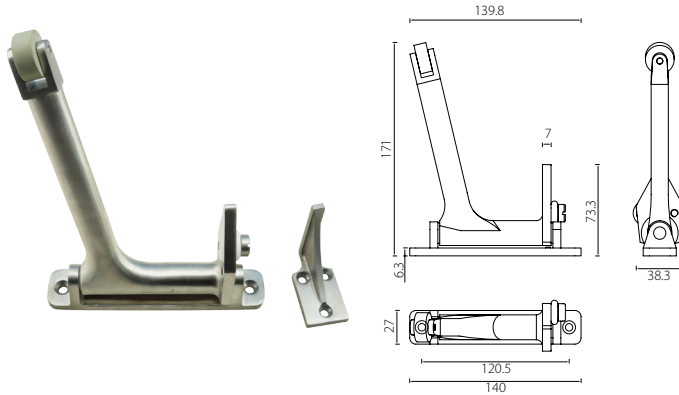

DCS03 Door Coordinator
Stainless Steel

Description	Finish	Product Code
Door Coordinator	Satin	DCS03-SSS