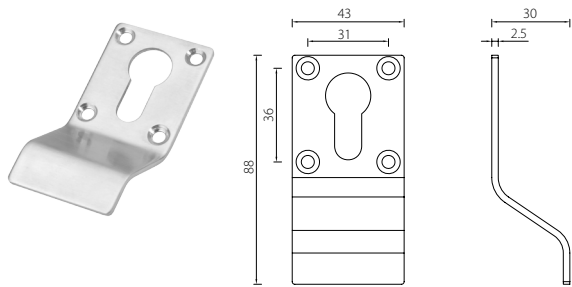

CHS07 Coat Hook
Stainless Steel
Concealed Fixing

Description	Finish	Product Code
Coat Hook	Satin	CHS07-SSS

* Dimensions in mm

UNITY ACCESSORIES

Cylinder Pull

CPS01 Cylinder Pull

Stainless Steel
Surface mount