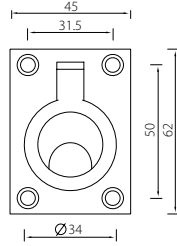

FHS02 Flush Pull
Stainless Steel
Concealed Fixing

Description	Finish	Product Code
Flush Pull	Satin	FHS02-SSS

FHS03 Series Flush Pull
Stainless Steel
Concealed Fixing

Product Code	A	B	C	D	E	F
FHS03-120-SSS	120	50	87.7	23.7	13	11
FHS03-150-SSS	150	50	117.5	24	13	11
FHS03-180-SSS	180	60	140	27	18	16

FHS05 Flush Pull
Stainless Steel
Concealed Fixing

Description	Finish	Product Code
Flush Pull	Satin	FHS05-SSS

FHS06 Series Flush Pull
Stainless Steel
Concealed Fixing

Product Code	A	B	C	D	E	F
FHS06-120-SSS	120	50	87.5	24	13	11
FHS06-150-SSS	150	50	105	22	13	11
FHS06-180-SSS	180	60	130	27	18	16

Description	Finish	Product Code
Flush Pull 120mm	Satin	FHS06-120-SSS
Flush Pull 150mm	Satin	FHS06-150-SSS
Flush Pull 180mm	Satin	FHS06-180-SSS

* Dimensions in mm

UNITY ACCESSORIES

Flush Pulls

FHS07 Flush Pull

EPS01 Edge Pull

Stainless Steel
Concealed Fixing

Description	Finish	Product Code
Edge Pull	Satin	EPS01-SSS

* Dimensions in mm

UNITY ACCESSORIES

Flush Bolts

DBS01 Flush Bolt Series
Stainless Steel

Description	Finish	Product Code
Flush Bolt 150mm	Satin	DBS01-150-SSS
Flush Bolt 200mm	Satin	DBS01-200-SSS
Flush Bolt 250mm	Satin	DBS01-250-SSS
Flush Bolt 300mm	Satin	DBS01-300-SSS
Flush Bolt 450mm	Satin	DBS01-450-SSS
Flush Bolt 600mm	Satin	DBS01-600-SSS