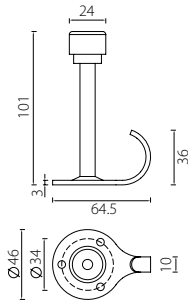

UNITY ACCESSORIES

Door Stops

DSS22 Door Stop with Coat Hook
Stainless Steel
Wall Mount

Description	Finish	Product Code
Door Stop	Satin	DSS22-SSS