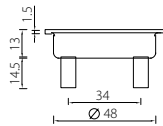

FHS09 Flush Pull

Stainless Steel

Description	Finish	Product Code
Flush Pull	Satin	FHS09-SSS