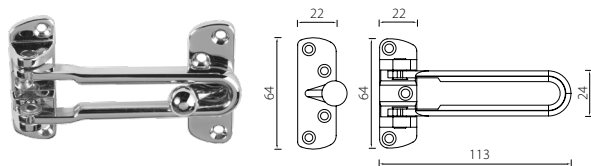

UNITY ACCESSORIES

Door Stops

DSS01 Door Stop
Stainless Steel
Floor Mount

Description	Finish	Product Code
Door Stop	Satin	DSS01-SSS

DSS02 Door Stop
Stainless Steel
Floor Mount

Description	Finish	Product Code
Door Stop	Satin	DSS02-SSS

DSS10 Door Stop
Stainless Steel
Floor Mount

Description	Finish	Product Code
Door Stop	Satin	DSS10-SSS

DSS10S Door Stop Spacer
Stainless Steel
Floor Mount

Description	Finish	Product Code
Door Stop Spacer	Satin	DSS10S-SSS

Door Viewer

DVB01 Door Viewer

Brass
Viewing angle from 160° to 180°
Length adjustable from 35 to 60mm

Description	Finish	Product Code
Door Viewer	Satin Nickel	DVB01-SN

* Dimensions in mm

UNITY ACCESSORIES

Door Guard