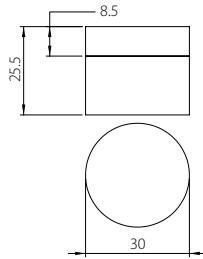

UNITY ACCESSORIES

Door Stops

DSS08 Door Stop
Stainless Steel
Wall Mount

Description	Finish	Product Code
Door Stop	Satin	DSS08-SSS