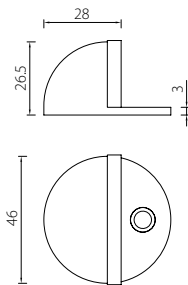

DSZ01 Door Stop
Zink Alloy
Floor Mount

Description	Finish	Product Code
Door Stop	Satin Nickel	DSZ01-SN